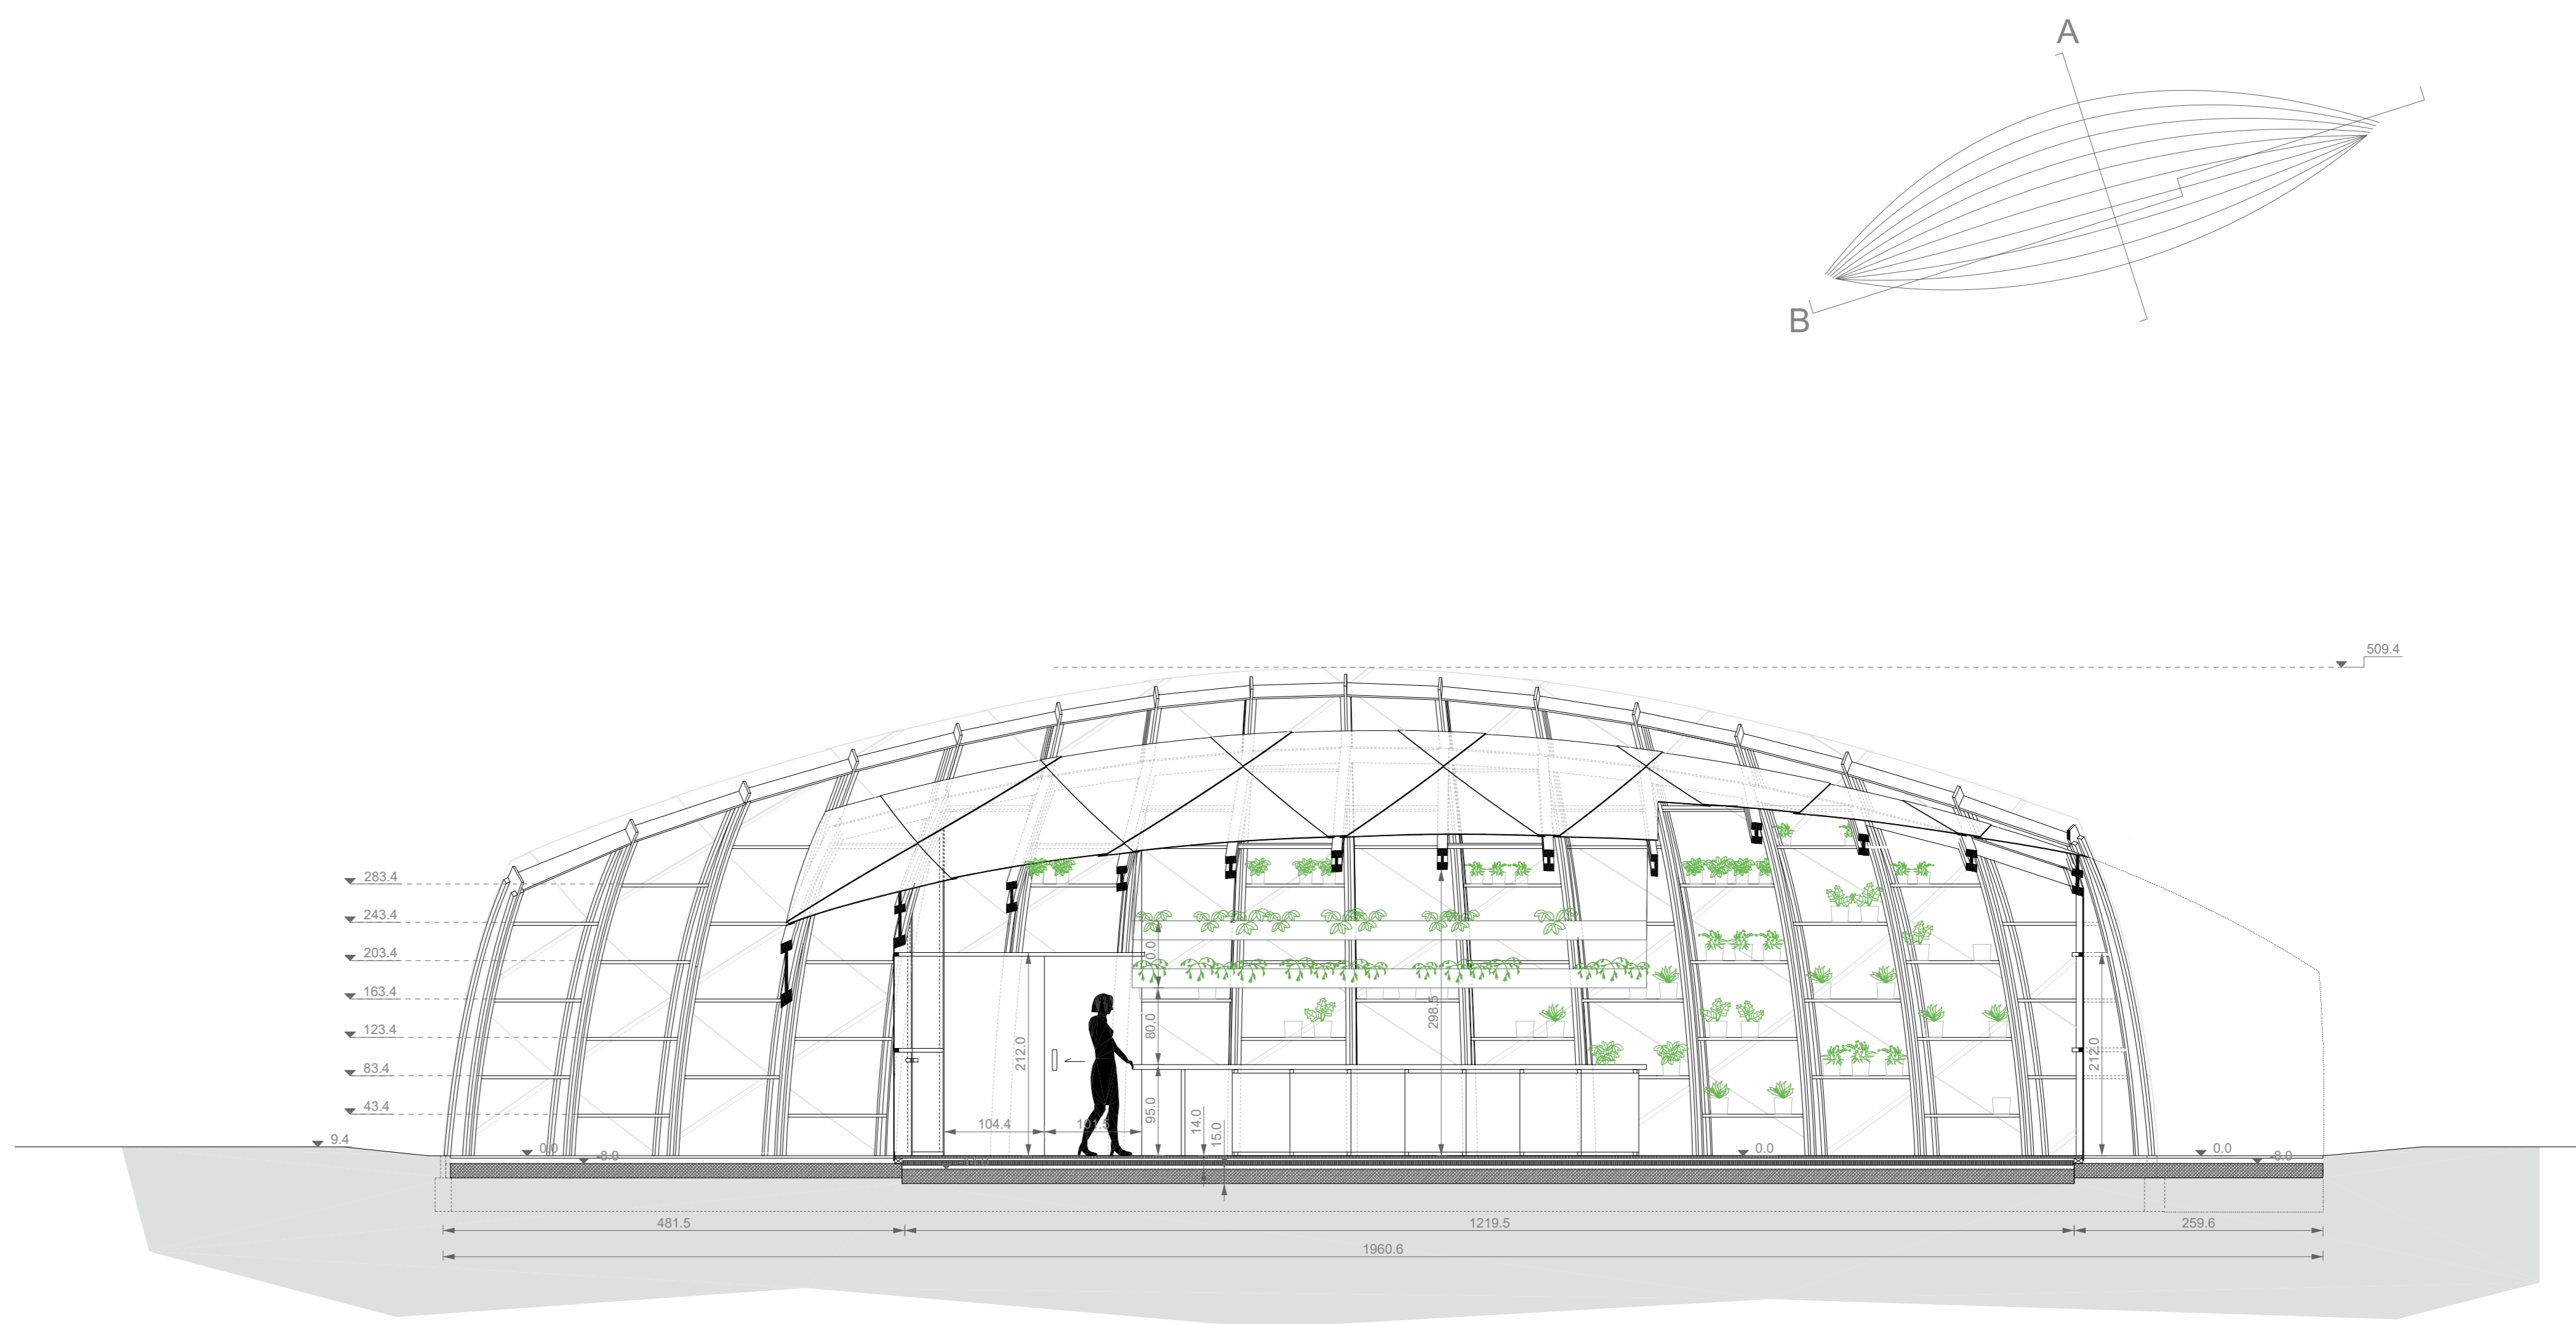

ELEVATION SW

ELEVATION SE

TOP VIEW

URBINAT SOFIA
Wintergarden

Drawings:
Lana Awad

EU Project Coordination:
Chiara Farinea, Andrea Conserva

Design Team:
Raimund Krenmueller, Lana Awad,
Fiona Demeur, Chiara Farinea

Engineering:
Manja van de Worp

SECTION A

SECTION B

URBINAT SOFIA

Wintergarden

Drawings:
 Fiona Demeur, Raimund Krenmueller
 EU Project Coordination:
 Chiara Farinea, Andrea Conserva
 Design Team:
 Raimund Krenmueller, Lana Awad,
 Fiona Demeur, Chiara Farinea
 Engineering:
 Manja van de Worp

FLOOR PLAN