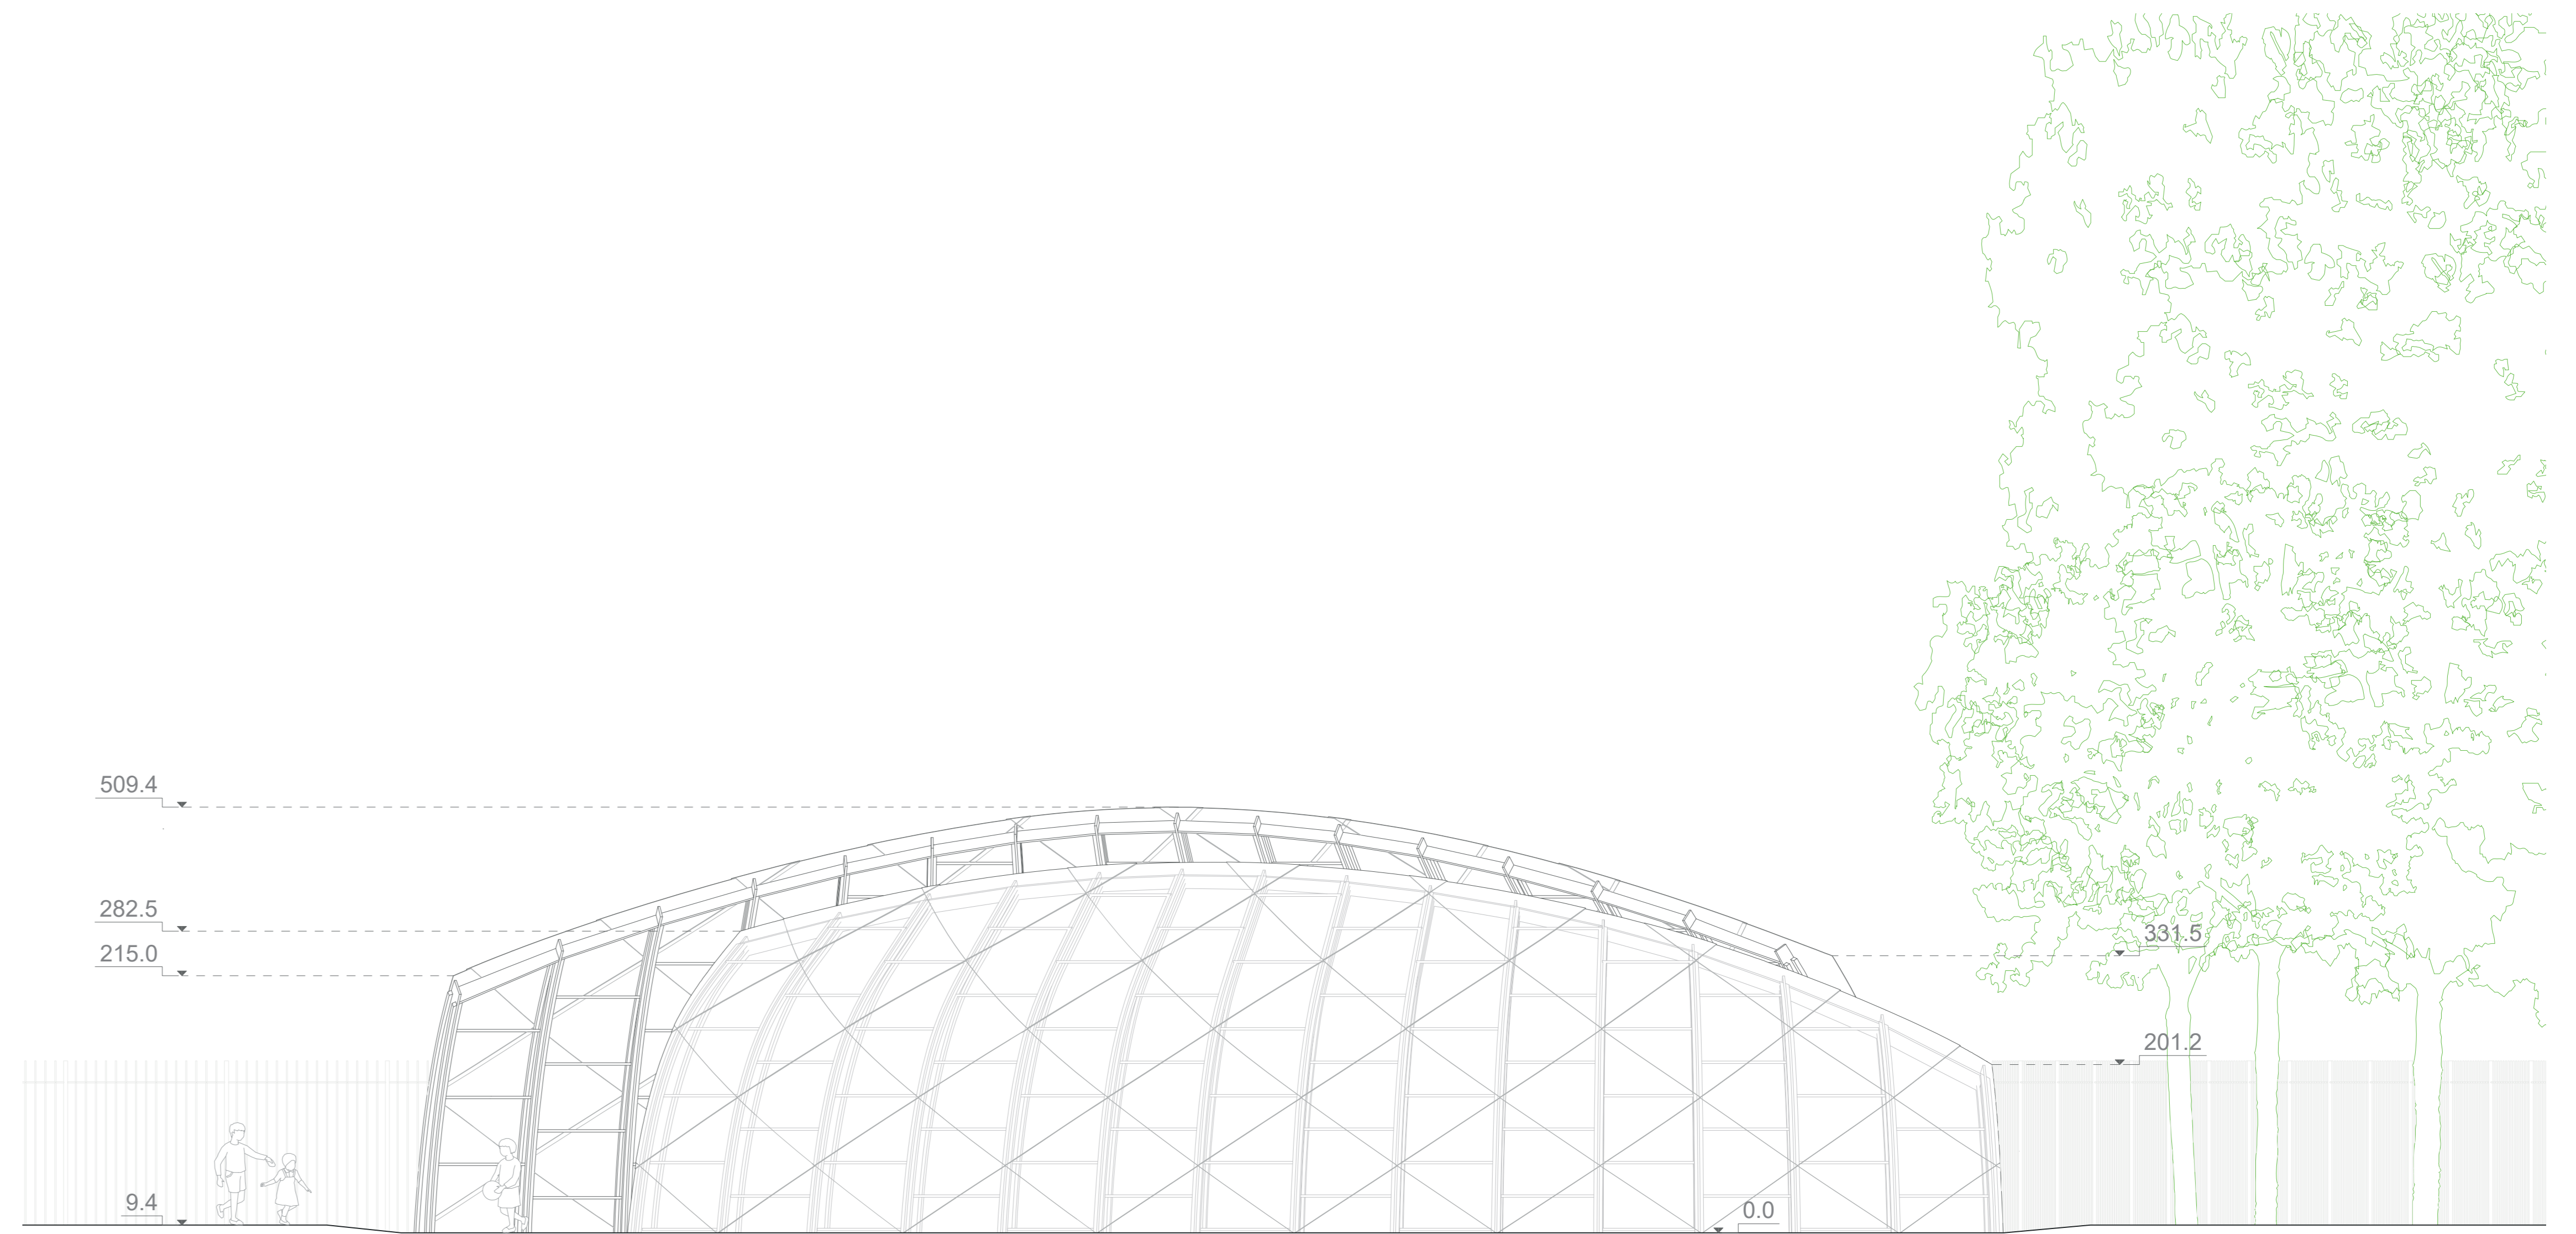

ELEVATION SW

ELEVATION SE

TOP VIEW

URBINAT SOFIA
Wintergarden

Drawings:
Lana Awad

EU Project Coordination:
Chiara Farinea, Andrea Conserva

Design Team:
Raimund Krenmueller, Lana Awad,
Fiona Demeur, Chiara Farinea

Engineering:
Manja van de Worp

SECTION A

SECTION B

URBINAT SOFIA

Wintergarden

Drawings:
 Fiona Demeur, Raimund Krenmueller
 EU Project Coordination:
 Chiara Farinea, Andrea Conserva
 Design Team:
 Raimund Krenmueller, Lana Awad,
 Fiona Demeur, Chiara Farinea
 Engineering:
 Manja van de Worp

FLOOR PLAN