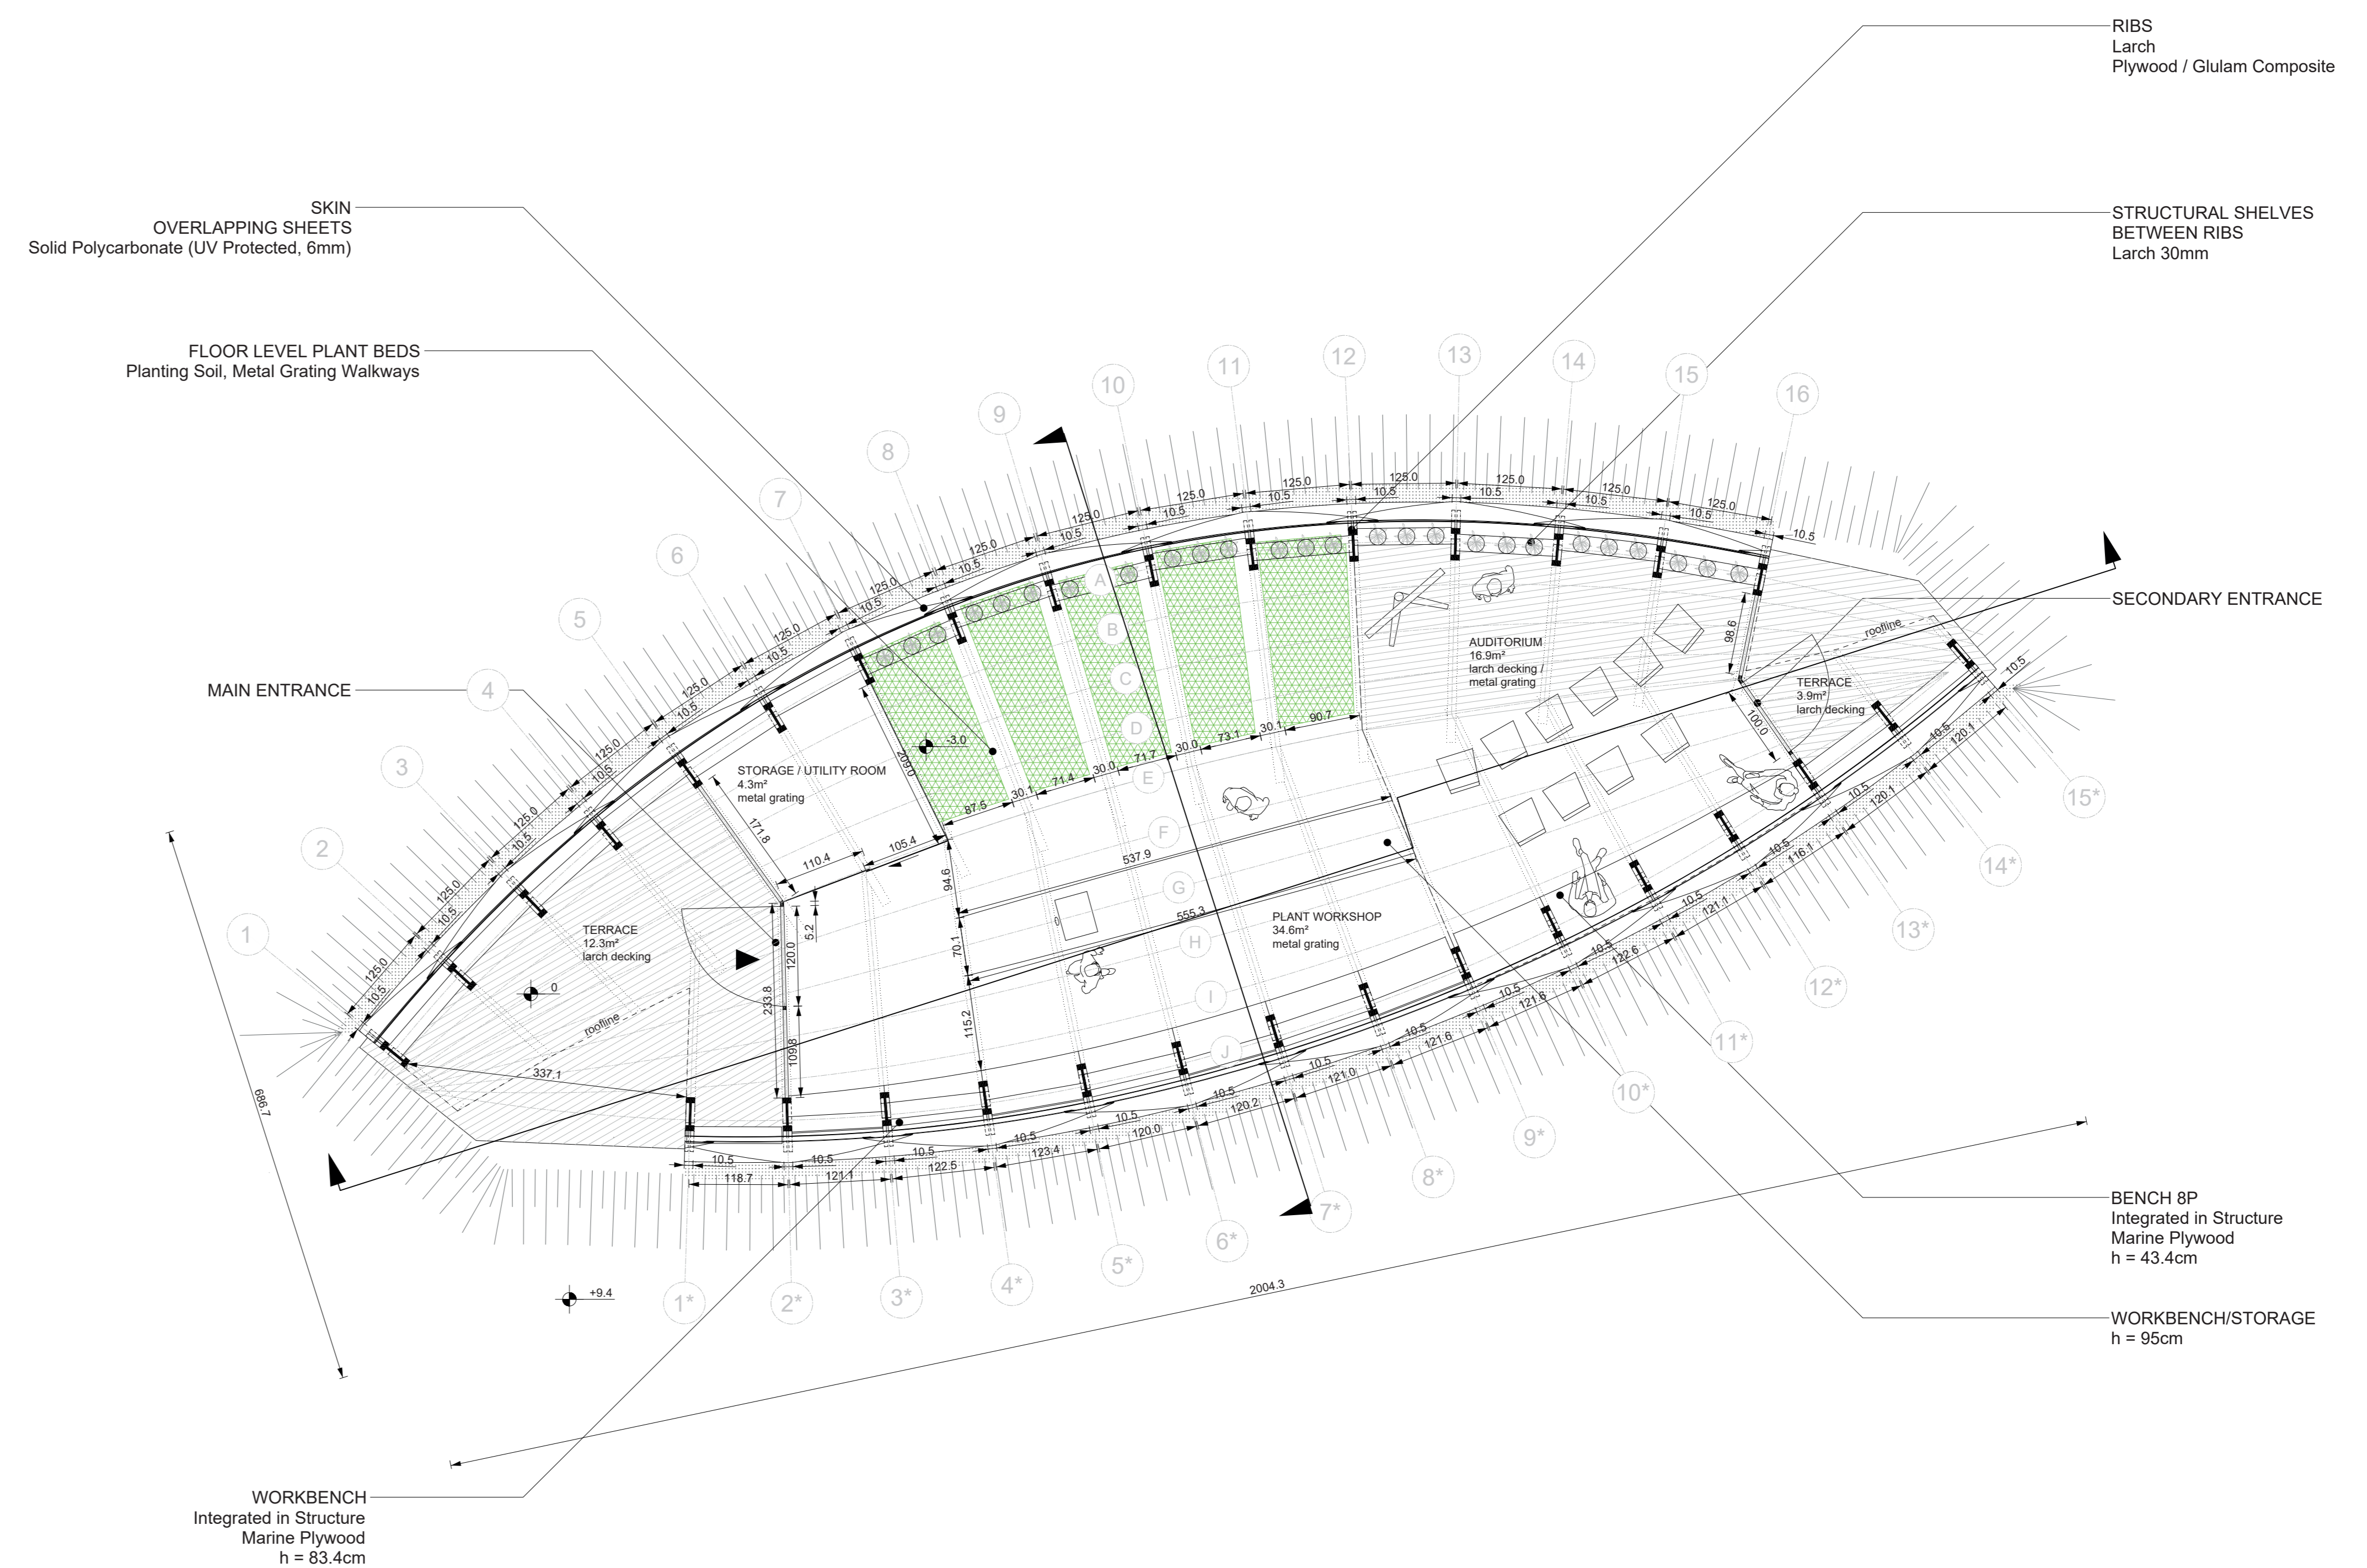

ELEVATION SW

ELEVATION SE

TOP VIEW

URBINAT SOFIA
Wintergarden

Drawings:
Lana Awad

EU Project Coordination:
Chiara Farinea, Andrea Conserva

Design Team:
Raimund Krenmueller, Lana Awad,
Fiona Demeur, Chiara Farinea

Engineering:
Manja van de Worp

SECTION A

SECTION B

URBINAT SOFIA

Wintergarden

Drawings:
 Fiona Demeur, Raimund Krenmueller
 EU Project Coordination:
 Chiara Farinea, Andrea Conserva
 Design Team:
 Raimund Krenmueller, Lana Awad,
 Fiona Demeur, Chiara Farinea
 Engineering:
 Manja van de Worp

FLOOR PLAN